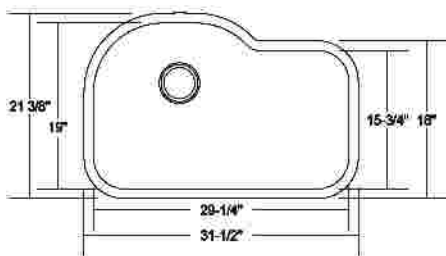

CUSTOM STONE & TILE

2125 Broadway Road, Hermitage, PA 16148
Toll Free: 877/981-TOPS • www.stonekitchens.com

HERCULES

VESTA

Available in reverse also

APOLLO

Available in reverse also

VENUS

BELLONA

Available in white or bisque

LUNA

Available in white or bisque

Available in white or bisque

Stainless sinks are 16 ga. stainless steel.
Stainless grids, disposer and drain strainers are also available.