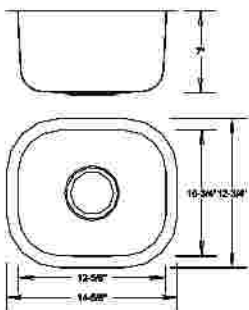

BELLONA

Available in white or bisque

LUNA

Available in white or bisque

VICTORIA

Available in white or bisque

Stainless sinks are 16 ga. stainless steel.
Stainless grids, disposer and drain strainers are also available.