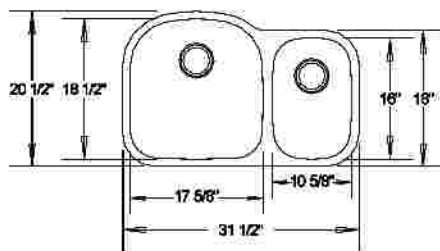

Available in reverse also

APOLLO