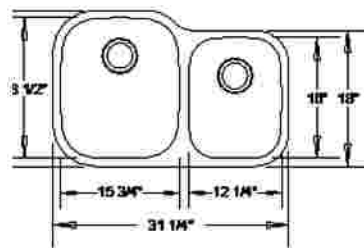

CUSTOM STONE & TILE

2125 Broadway Road, Hermitage, PA 16148
Toll Free: 877/981-TOPS • www.stonekitchens.com

HERCULES

VESTA

Available in reverse also

APOLLO

Available in reverse also

VENUS

BELLONA

Available in white or bisque

LUNA

Available in white or bisque

Available in white or bisque

Stainless sinks are 16 ga. stainless steel.
Stainless grids, disposer and drain strainers are also available.