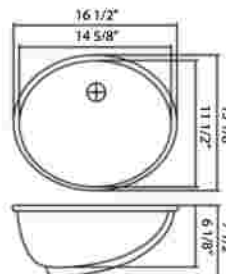

BELLONA

Available in white or bisque

LUNA

Available in white or bisque

VICTORIA

Available in white or bisque

Stainless sinks are 16 ga. stainless steel.
Stainless grids, disposer and drain strainers are also available.