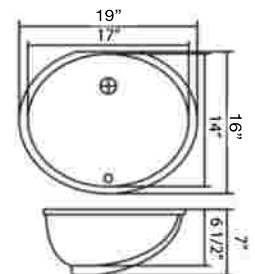

BELLONA

Available in white or bisque

LUNA

Available in white or bisque

VICTORIA

Available in white or bisque

Stainless sinks are 16 ga. stainless steel.
Stainless grids, disposer and drain strainers are also available.