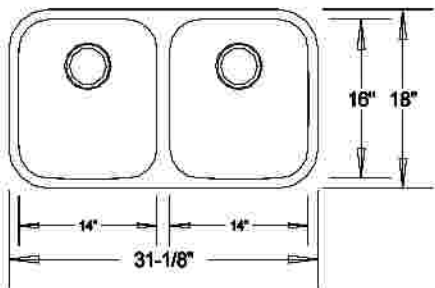

VENUS

BELLONA

LUNA

VICTORIA

CUSTOM STONE & TILE

2125 Broadway Road, Hermitage, PA 16148
Toll Free: 877/981-TOPS • www.stonekitchens.com

HERCULES

VESTA