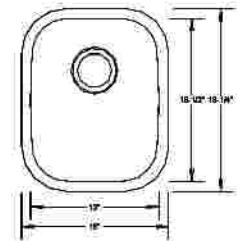

CUSTOM STONE & TILE

2125 Broadway Road, Hermitage, PA 16148
Toll Free: 877/981-TOPS • www.stonekitchens.com

HERCULES

VESTA

Available in reverse also

APOLLO

Available in reverse also

VENUS

BELLONA

Available in white or bisque

LUNA

Available in white or bisque

Available in white or bisque

Stainless sinks are 16 ga. stainless steel.
Stainless grids, disposer and drain strainers are also available.