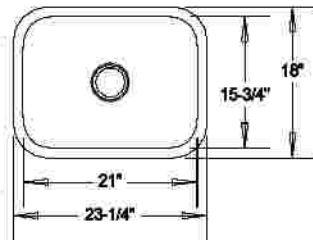

Available in reverse also