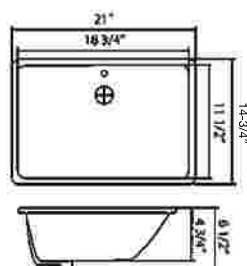

BELLONA

Available in white or bisque

LUNA

Available in white or bisque

VICTORIA

Available in white or bisque

Stainless sinks are 16 ga. stainless steel.
Stainless grids, disposer and drain strainers are also available.