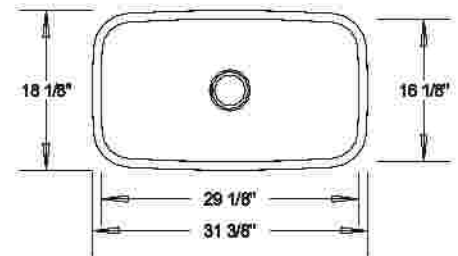

CUSTOM STONE & TILE

2125 Broadway Road, Hermitage, PA 16148
Toll Free: 877/981-TOPS • www.stonekitchens.com

HERCULES

VESTA

Available in reverse also

APOLLO

Available in reverse also

VENUS

BELLONA

Available in white or bisque

LUNA

Available in white or bisque

Available in white or bisque

Stainless sinks are 16 ga. stainless steel.
Stainless grids, disposer and drain strainers are also available.